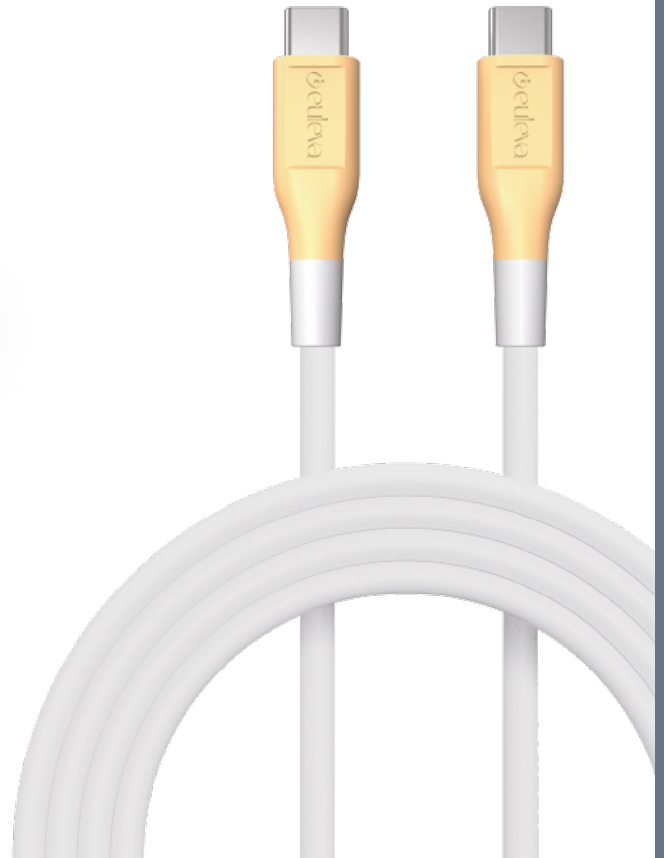

euleva

model no. ELCB121

USB-A to LIGHTNING cable

1
METER

1 meter cable for **power delivery & data transfer**
Ultra **flexible soft silicone** material, no tangle and fold

Power up to 15W (5V/3A)
Data - 480 mb/s

euleva

model no. ELCB122

USB-A to LIGHTNING cable

1
METER

1 meter cable for **power delivery & data transfer**
Ultra **flexible soft silicone** material, no tangle and fold
Power up to 15W (5V/3A)
Data - 480 mb/s

euleva

model no. ELCB124

USB-C to USB-C cable

1
METER

1 meter cable for **power delivery & data transfer**
Ultra **flexible soft silicone** material, no tangle and fold
support **fast charging**

Power up to 15W (5V/3A)
Data - 480 mb/s

euleva

model no. ELCB123

USB-C to USB-C cable

1
METER

1 meter cable for **power delivery & data transfer**
Ultra **flexible soft silicone** material, no tangle and fold
support **fast charging**

Power up to 15W (5V/3A)
Data - 480 mb/s