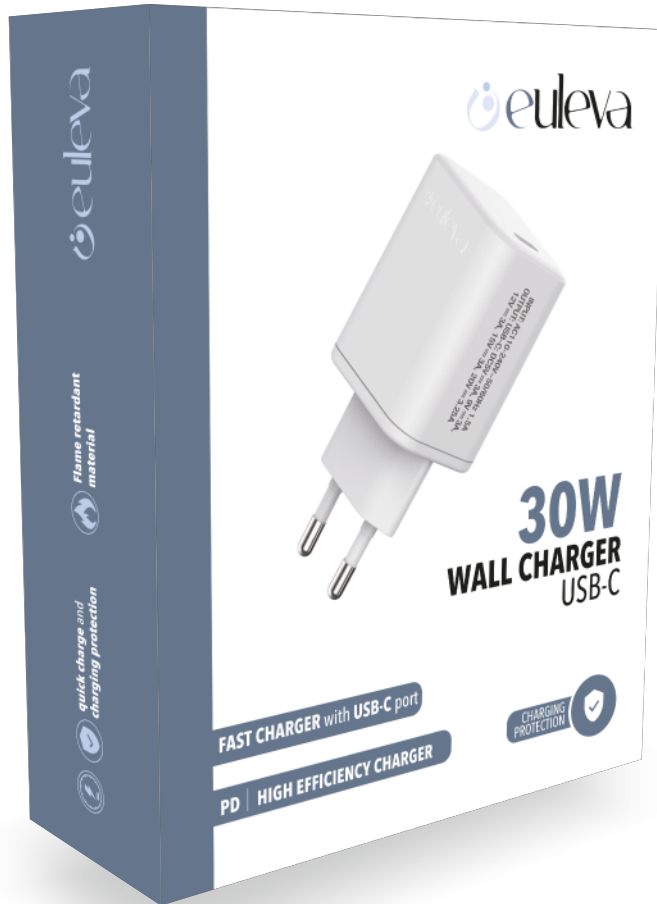

euleva

model no. ELP0132

30W WALL CHARGER USB-C

FAST CHARGER with **USB type-C** port
POWER DELIVERY 30W

OUTPUT

PD3.0: DC5V - 3A, 15W / 9V - 2.22A, 20W
12V - 1.67A, 20W

INPUT

AC110-240V~50/60Hz 0.6A max.

euleva

model no. ELP0131

30W WALL CHARGER USB-C

FAST CHARGER with USB type-C port
POWER DELIVERY 30W

OUTPUT

USB-C: DC5V - 3A / 9V - 3A
12V - 3A / 15V - 3A / 20V - 2.25A

INPUT

AC110-240V~50/60Hz 1.1A