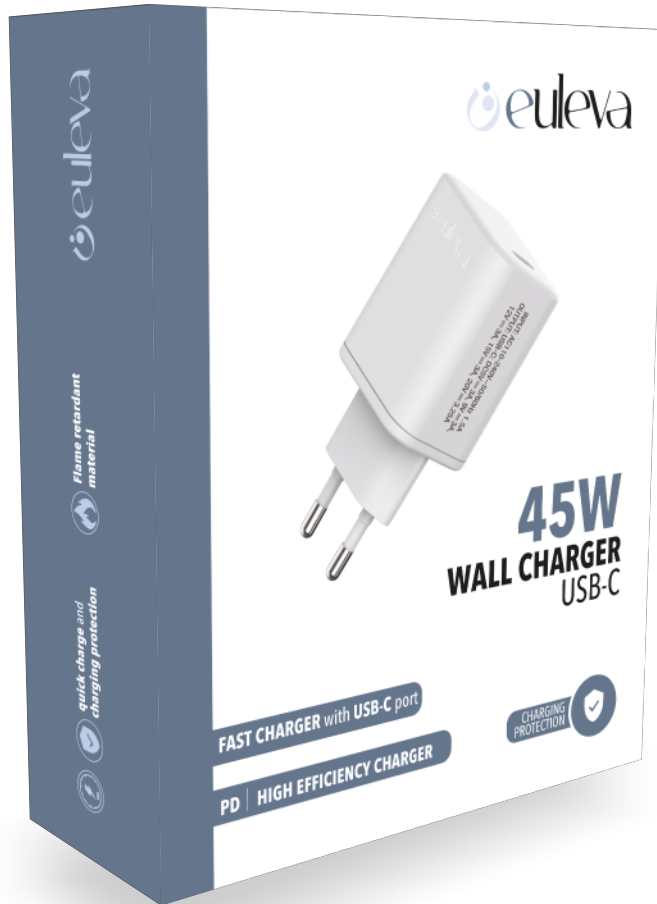

euleva

model no. ELP0127