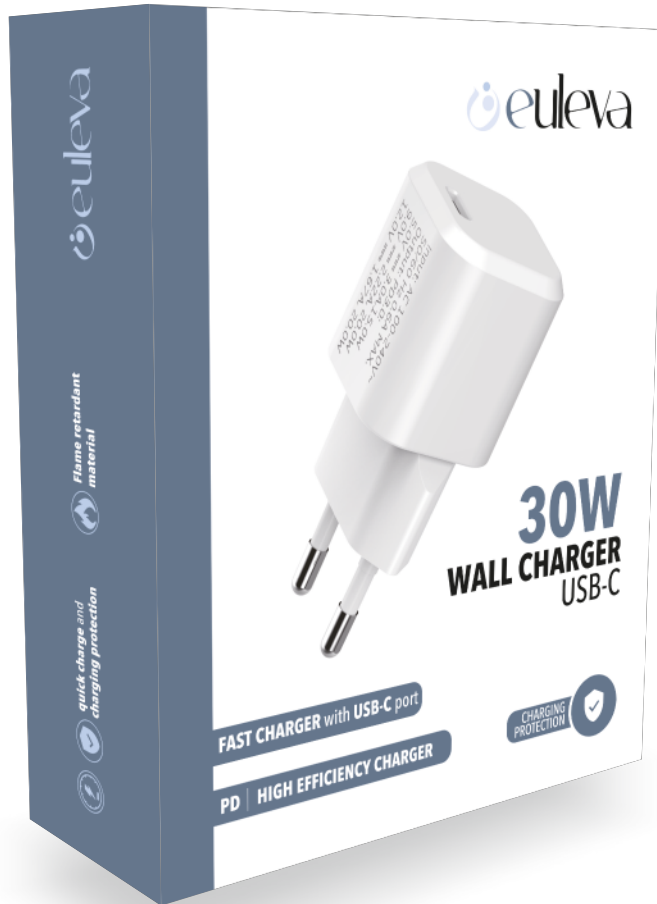

euleva

model no. ELCB125

USB-C to LIGHTNING cable

1
METER

1 meter cable for **power delivery & data transfer**
Ultra **flexible soft silicone** material, no tangle and fold
support **fast charging**

Power up to 15W (5V/3A)
Data - 480 mb/s

euleva

model no. ELP0132

30W WALL CHARGER USB-C

FAST CHARGER with **USB type-C** port
POWER DELIVERY 30W

OUTPUT

PD3.0: DC5V - 3A, 15W / 9V - 2.22A, 20W
12V - 1.67A, 20W

INPUT

AC110-240V~50/60Hz 0.6A max.