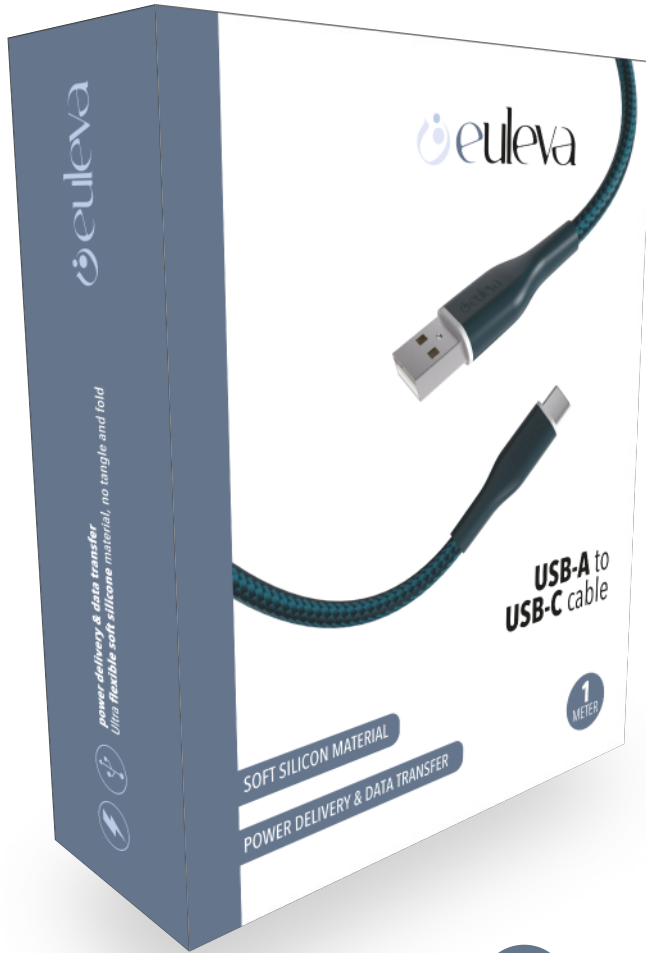

euleva

ENJOY THE
QUALITY

euleva

model no. ELCB135

USB-A to USB-C cable

1
METER

1 meter cable for **power delivery & data transfer**
Ultra **flexible soft silicone** material, no tangle and fold

Power up to 15W (5V/3A)
Data - 480 mb/s

euleva

model no. ELCB121

USB-A to LIGHTNING cable

1
METER

1 meter cable for **power delivery & data transfer**
Ultra **flexible soft silicone** material, no tangle and fold

Power up to 15W (5V/3A)
Data - 480 mb/s

euleva

model no. ELCB122

USB-A to LIGHTNING cable

1
METER

1 meter cable for **power delivery & data transfer**
Ultra **flexible soft silicone** material, no tangle and fold
Power up to 15W (5V/3A)
Data - 480 mb/s

euleva

model no. ELCB124

USB-C to USB-C cable

1
METER

1 meter cable for **power delivery & data transfer**
Ultra **flexible soft silicone** material, no tangle and fold
support **fast charging**

Power up to 15W (5V/3A)
Data - 480 mb/s