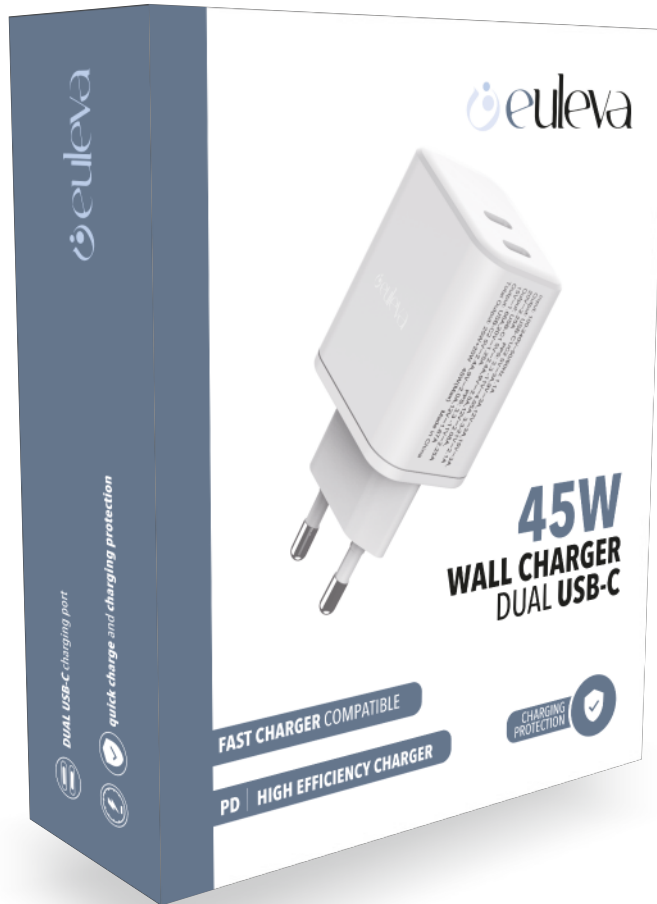

euleva

model no. ELP0131

30W WALL CHARGER USB-C

FAST CHARGER with USB type-C port
POWER DELIVERY 30W

OUTPUT

USB-C: DC5V - 3A / 9V - 3A
12V - 3A / 15V - 3A / 20V - 2.25A

INPUT

AC110-240V~50/60Hz 1.1A

euleva

model no. ELP0128

30W WALL CHARGER USB-C & USB-A

FAST CHARGER with **DUAL** charging port
POWER DELIVERY 30W

OUTPUT

USB-C: DC5V - 3A / 9V - 3A
12V - 2.5A / 15V - 2A / 20V - 1.5A

USB-A: DC5V - 3A / 9V - 2A
12V - 1.5A

INPUT

AC110-240V~50/60Hz 0.8A

euleva

model no. ELP0129

45W WALL CHARGER DUAL USB-C

FAST CHARGER with **DUAL** charging port
POWER DELIVERY 45W

OUTPUT

USB-C1/C2: DC5V-3A/9V-3A/12V-3A/15V-3A / 20V-2.25A