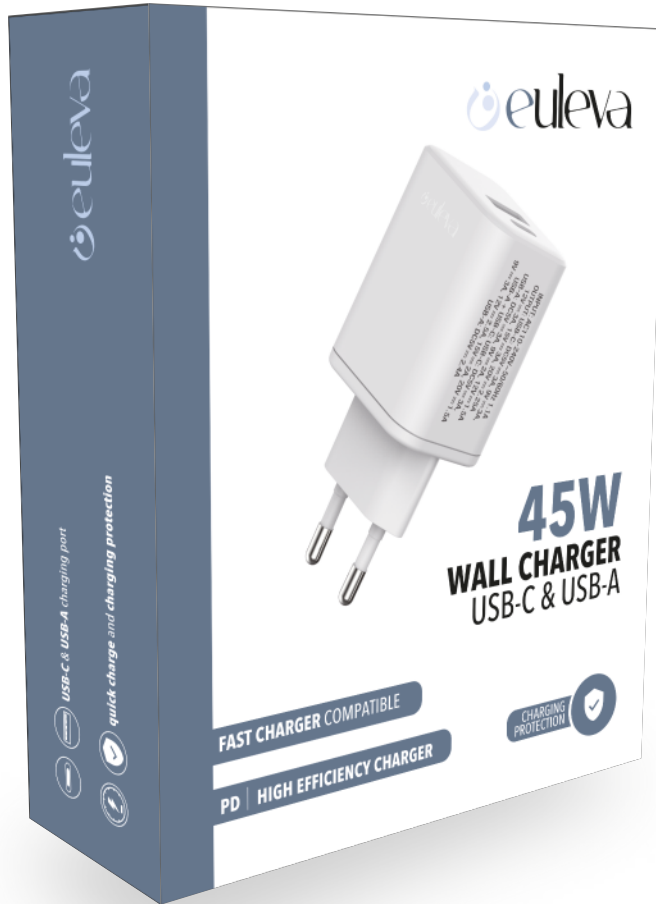

euleva

model no. ELP0130

45W WALL CHARGER USB-C & USB-A

FAST CHARGER with **DUAL** charging port
POWER DELIVERY 45W

OUTPUT

USB-C: DC5V - 3A / 9V - 3A

12V - 3A / 15V - 3A / 20V - 2.25A

USB-A: DC5V - 3A / 9V - 2A / 12V - 1.5A