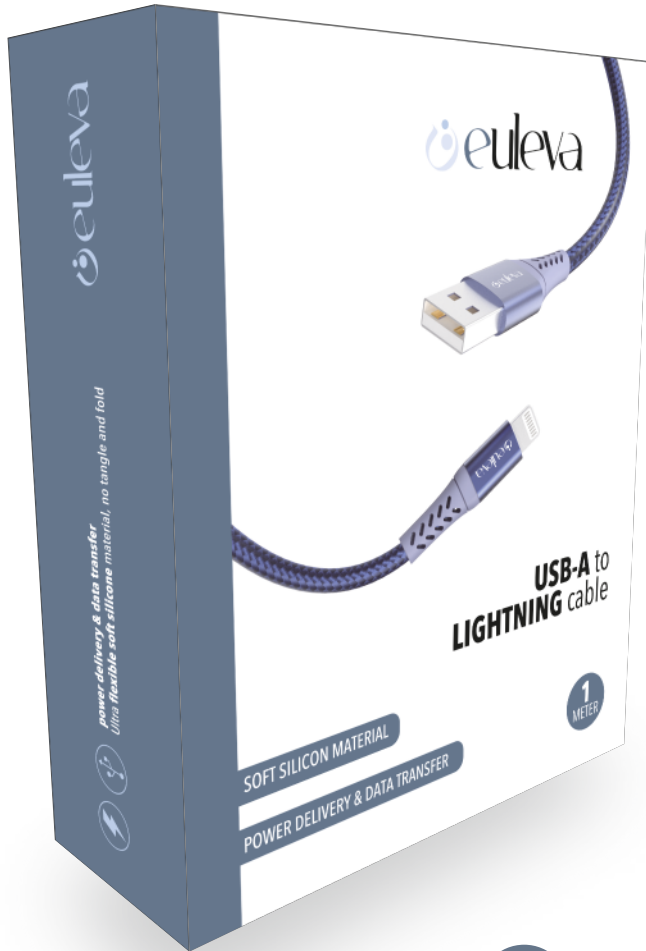

euleva

ENJOY THE
QUALITY

euleva

model no. ELCB135

USB-A to USB-C cable

1
METER

1 meter cable for **power delivery & data transfer**
Ultra **flexible soft silicone** material, no tangle and fold

Power up to 15W (5V/3A)
Data - 480 mb/s

euleva

model no. ELCB121

USB-A to LIGHTNING cable

1
METER

1 meter cable for **power delivery & data transfer**
Ultra **flexible soft silicone** material, no tangle and fold

Power up to 15W (5V/3A)
Data - 480 mb/s

euleva

model no. ELCB122

USB-A to LIGHTNING cable

1
METER

1 meter cable for **power delivery & data transfer**
Ultra **flexible soft silicone** material, no tangle and fold
Power up to 15W (5V/3A)
Data - 480 mb/s

euleva

model no. ELCB124

USB-C to USB-C cable

1
METER

1 meter cable for **power delivery & data transfer**
Ultra **flexible soft silicone** material, no tangle and fold
support **fast charging**

Power up to 15W (5V/3A)
Data - 480 mb/s