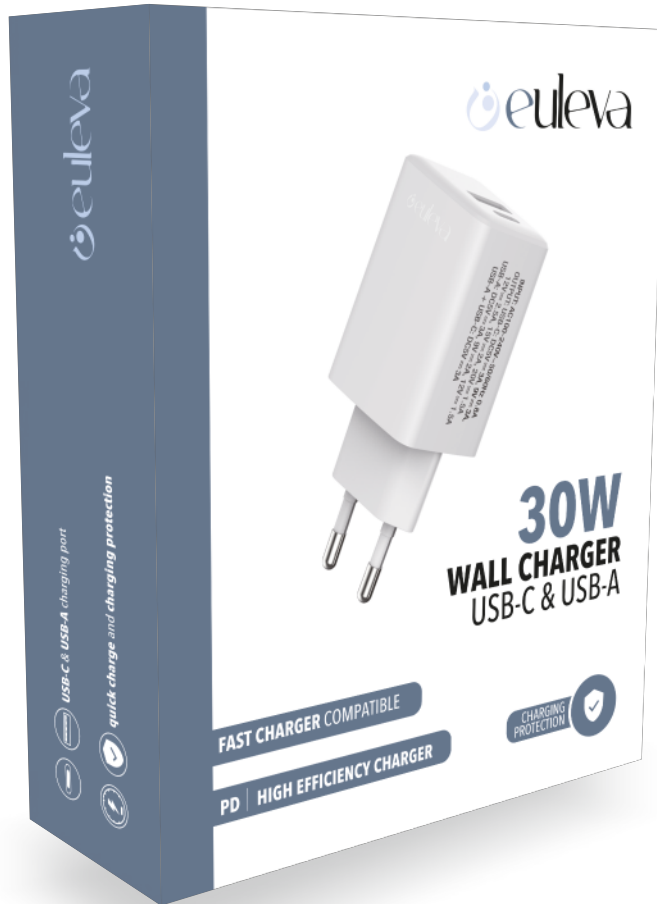

euleva

model no. ELP0131

30W WALL CHARGER USB-C

FAST CHARGER with USB type-C port
POWER DELIVERY 30W

OUTPUT

USB-C: DC5V - 3A / 9V - 3A
12V - 3A / 15V - 3A / 20V - 2.25A

INPUT

AC110-240V~50/60Hz 1.1A

euleva

model no. ELP0128

30W WALL CHARGER USB-C & USB-A

FAST CHARGER with **DUAL** charging port
POWER DELIVERY 30W

OUTPUT

USB-C: DC5V - 3A / 9V - 3A
12V - 2.5A / 15V - 2A / 20V - 1.5A

USB-A: DC5V - 3A / 9V - 2A
12V - 1.5A