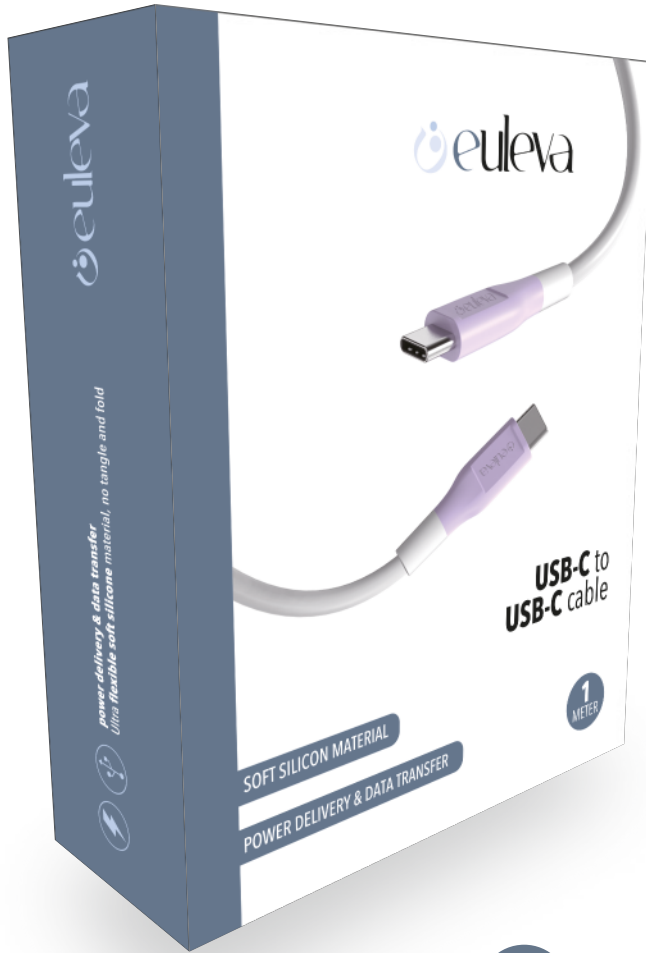

euleva

model no. ELCB122

USB-A to LIGHTNING cable

1
METER

1 meter cable for **power delivery & data transfer**
Ultra **flexible soft silicone** material, no tangle and fold
Power up to 15W (5V/3A)
Data - 480 mb/s

euleva

model no. ELCB124

USB-C to USB-C cable

1
METER

1 meter cable for **power delivery & data transfer**
Ultra **flexible soft silicone** material, no tangle and fold
support **fast charging**

Power up to 15W (5V/3A)
Data - 480 mb/s

euleva

model no. ELCB123

USB-C to USB-C cable

1
METER

1 meter cable for **power delivery & data transfer**
Ultra **flexible soft silicone** material, no tangle and fold
support **fast charging**

Power up to 15W (5V/3A)
Data - 480 mb/s

euleva

model no. ELCB126

USB-C to LIGHTNING cable

1
METER

1 meter cable for **power delivery & data transfer**
Ultra **flexible soft silicone** material, no tangle and fold
support **fast charging**

Power up to 15W (5V/3A)
Data - 480 mb/s