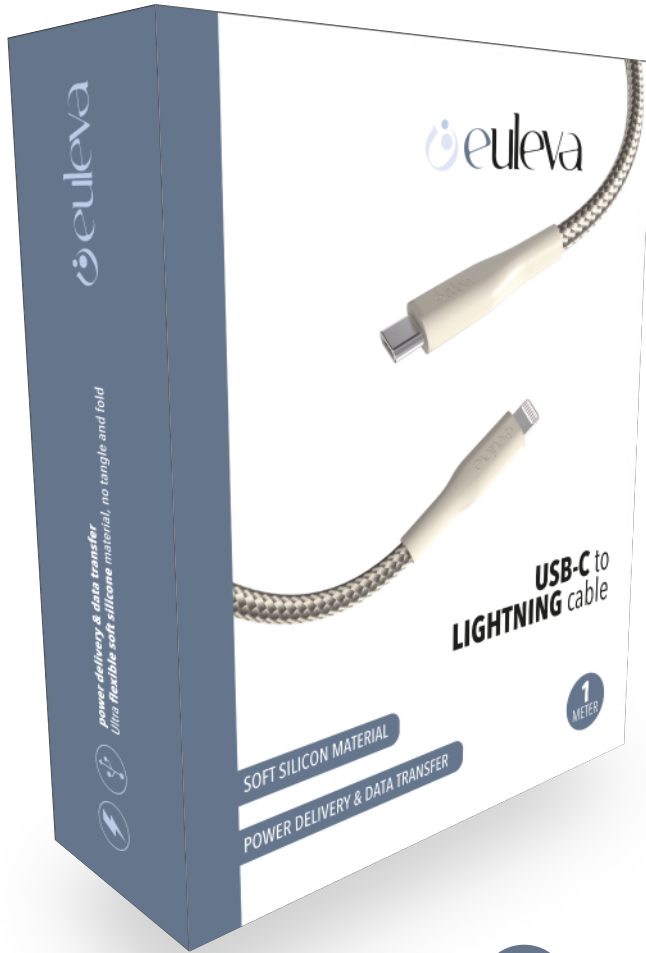

euleva

model no. ELCB124

USB-C to USB-C cable

1
METER

1 meter cable for **power delivery & data transfer**
Ultra **flexible soft silicone** material, no tangle and fold
support **fast charging**

Power up to 15W (5V/3A)
Data - 480 mb/s

euleva

model no. ELCB123

USB-C to USB-C cable

1
METER

1 meter cable for **power delivery & data transfer**
Ultra **flexible soft silicone** material, no tangle and fold
support **fast charging**

Power up to 15W (5V/3A)
Data - 480 mb/s

euleva

model no. ELCB126

USB-C to LIGHTNING cable

1
METER

1 meter cable for **power delivery & data transfer**
Ultra **flexible soft silicone** material, no tangle and fold
support **fast charging**

Power up to 15W (5V/3A)
Data - 480 mb/s