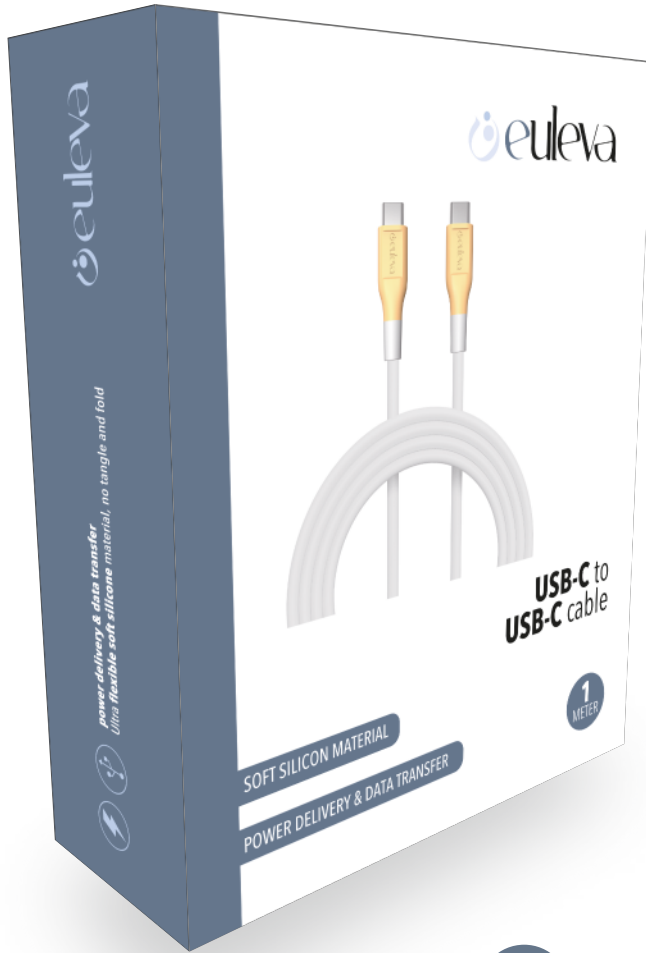

euleva

model no. ELCB121

USB-A to LIGHTNING cable

1
METER

1 meter cable for **power delivery & data transfer**
Ultra **flexible soft silicone** material, no tangle and fold

Power up to 15W (5V/3A)
Data - 480 mb/s

euleva

model no. ELCB122

USB-A to LIGHTNING cable

1
METER

1 meter cable for **power delivery & data transfer**
Ultra **flexible soft silicone** material, no tangle and fold
Power up to 15W (5V/3A)
Data - 480 mb/s

euleva

model no. ELCB124

USB-C to USB-C cable

1
METER

1 meter cable for **power delivery & data transfer**
Ultra **flexible soft silicone** material, no tangle and fold
support **fast charging**

Power up to 15W (5V/3A)
Data - 480 mb/s

euleva

model no. ELCB123

USB-C to USB-C cable

1
METER

1 meter cable for **power delivery & data transfer**
Ultra **flexible soft silicone** material, no tangle and fold
support **fast charging**

Power up to 15W (5V/3A)
Data - 480 mb/s